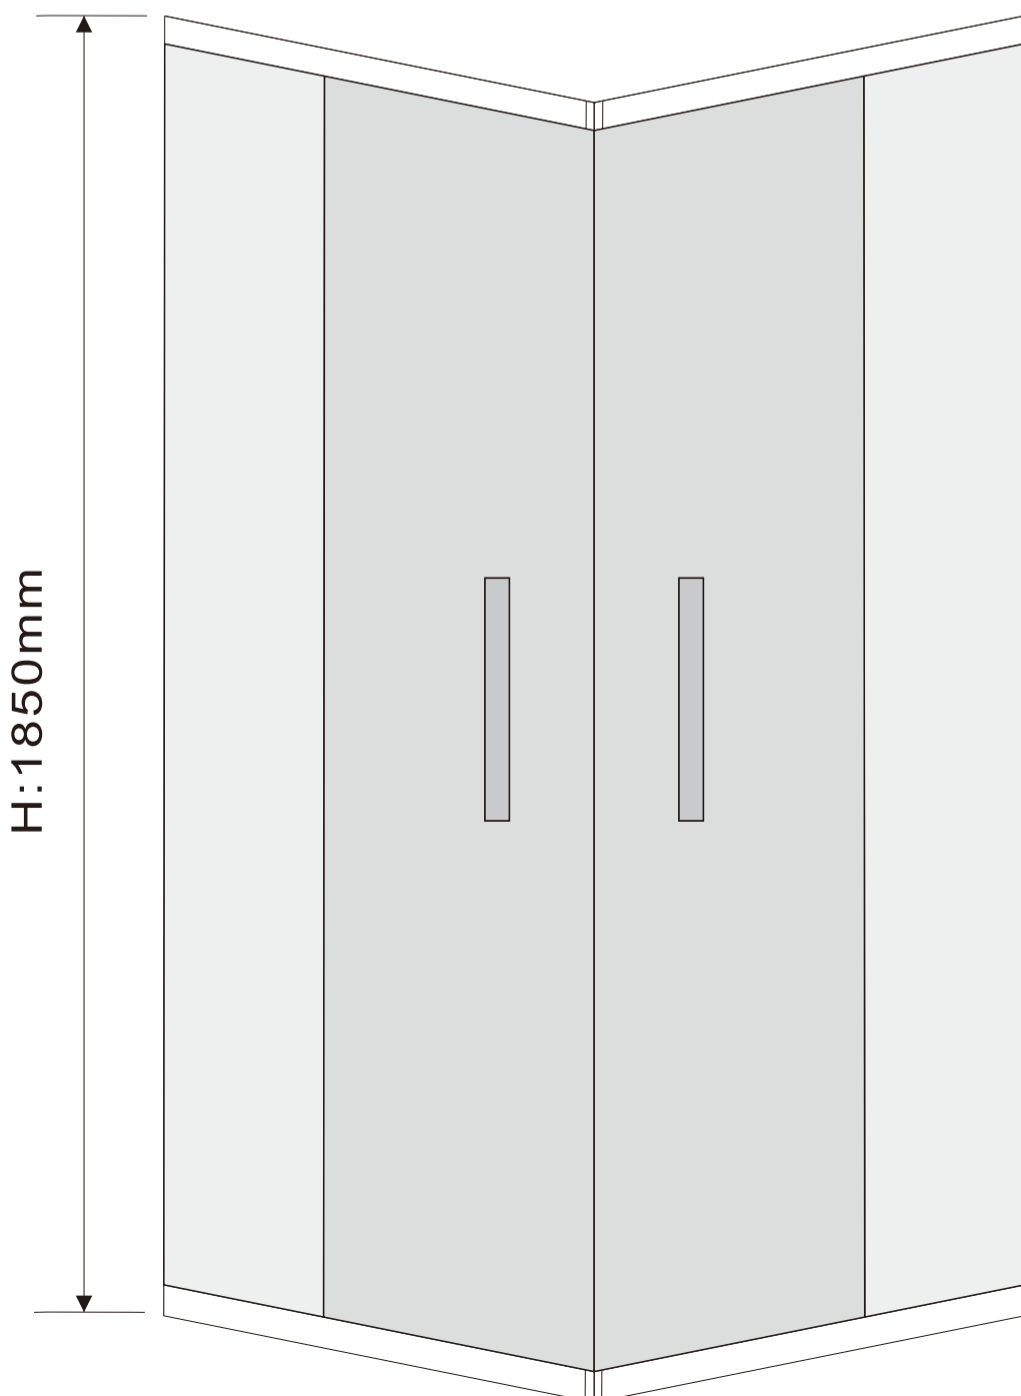

Corner

Glass 6mm

Corner Entry Shower Enclosure

6mm tempered clear glass

30mm adjustment for easy installation

Metal double top and double bottom rollers

304S/S handle

MODEL	A(mm)	B(mm)	D(mm)
BO760X1850CE6	730-760	730-760	370
BO800X1850CE6	770-800	770-800	470
BO900X1850CE6	870-900	870-900	510

Corner

Glass 6mm

Quadrant Shower Enclosure

6mm tempered clear glass

30mm adjustment for easy installation

Metal double top and double bottom rollers

304S/S handle

MODEL	A(mm)	B(mm)	D(mm)
BO80X80Q6	770-800	770-800	400
BO90X90Q6	870-900	870-900	510
BO100X100Q6	970-900	970-900	510
BO90X76Q6	870-900	730-760	430
BO100X80Q6	970-1000	770-800	450
BO120X80Q6	1170-1200	770-800	450
BO120X90Q6	1170-1200	870-900	510

Corner

Wall to Wall

Glass 6mm

Pivot Shower Door

6mm tempered clear glass

60mm adjustment for easy installation, each side 30mm adjustment

304S/S handle

MODEL	A(mm)	D(mm)	E(mm)
BO70X185PV6	640-700	445	445
BO76X185PV6	700-760	465	465
BO80X185PV6	740-800	485	485
BO90X185PV6	840-900	535	535

Corner

Wall to Wall

Glass 6mm

Bi-fold Semi Shower Door

6mm tempered clear glass

60mm adjustment for easy installation, each side 30mm adjustment

304S/S handle

MODEL	A(mm)	D(mm)	E(mm)
BO70X185BF6	640-700	418	300
BO76X185BF6	700-760	478	330
BO80X185BF6	740-800	518	360
BO90X185BF6	840-900	618	400
BO100X185BF6	940-1000	718	460