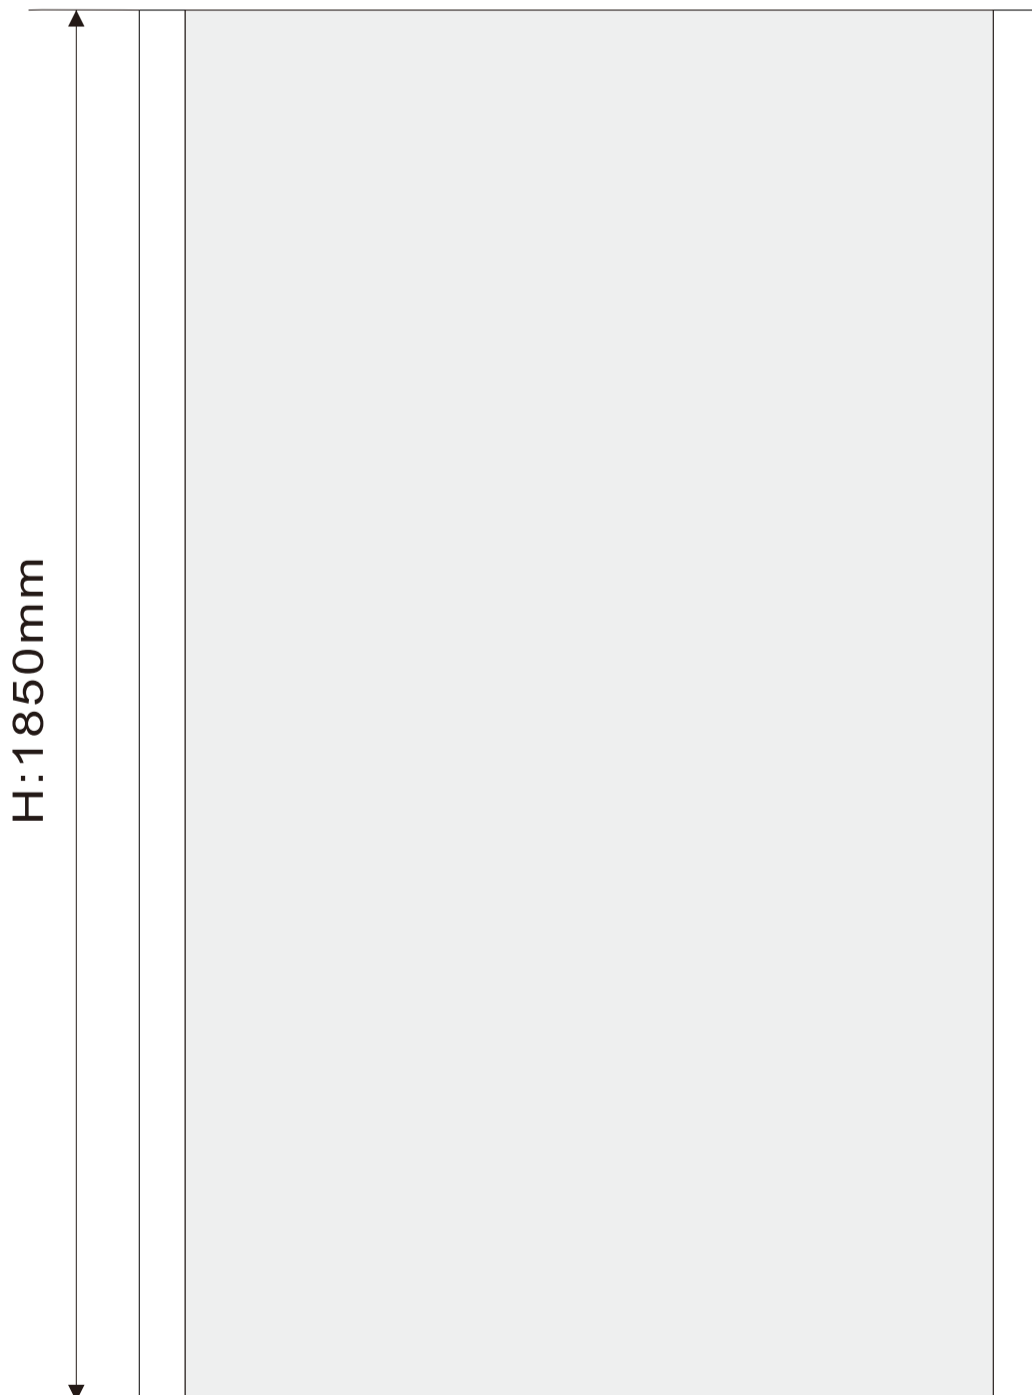

Corner

Wall to Wall

Glass 6mm

Pivot Shower Door

6mm tempered clear glass

60mm adjustment for easy installation, each side 30mm adjustment

304S/S handle

MODEL	A(mm)	D(mm)	E(mm)
BO70X185PV6	640-700	445	445
BO76X185PV6	700-760	465	465
BO80X185PV6	740-800	485	485
BO90X185PV6	840-900	535	535

Corner

Wall to Wall

Glass 6mm

Bi-fold Semi Shower Door

6mm tempered clear glass

60mm adjustment for easy installation, each side 30mm adjustment

304S/S handle

MODEL	A(mm)	D(mm)	E(mm)
BO70X185BF6	640-700	418	300
BO76X185BF6	700-760	478	330
BO80X185BF6	740-800	518	360
BO90X185BF6	840-900	618	400
BO100X185BF6	940-1000	718	460

Corner

Glass 6mm

Side Panel

6mm tempered clear glass

30mm adjustment for easy installation

MODEL	A(mm)
BO700SP6	670-700
BO760SP6	730-760
BO800SP6	770-800
BO900SP6	870-900
BO1000SP6	970-1000

Wall to Wall

Glass 4mm

Triple Sliding Door

4mm tempered clear glass with aluminum profile cover

MAX 900MM TO 860MM by cutting the top - bottom profile

MODEL	A(mm)	D(mm)
BO90P3	900	343