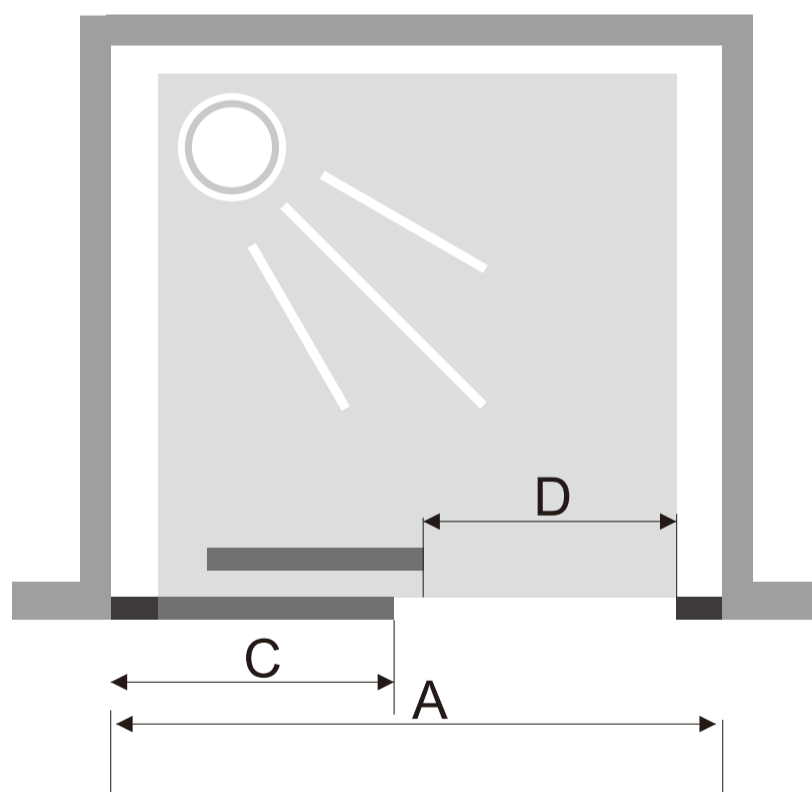

Corner

Glass 6mm

Corner Entry Shower Enclosure

6mm tempered clear glass

30mm adjustment for easy installation

Metal double top and double bottom rollers

304S/S handle

MODEL	A(mm)	B(mm)	D(mm)
BO760X1850CE6	730-760	730-760	370
BO800X1850CE6	770-800	770-800	470
BO900X1850CE6	870-900	870-900	510

Corner

Wall to Wall

Glass 6mm

Pivot Shower Door

6mm tempered clear glass

60mm adjustment for easy installation, each side 30mm adjustment

304S/S handle

MODEL	A(mm)	D(mm)	E(mm)
BO70X185PV6	640-700	445	445
BO76X185PV6	700-760	465	465
BO80X185PV6	740-800	485	485
BO90X185PV6	840-900	535	535

Corner

Wall to Wall

Glass 6mm

Bi-fold Semi Shower Door

6mm tempered clear glass

60mm adjustment for easy installation, each side 30mm adjustment

304S/S handle

MODEL	A(mm)	D(mm)	E(mm)
BO70X185BF6	640-700	418	300
BO76X185BF6	700-760	478	330
BO80X185BF6	740-800	518	360
BO90X185BF6	840-900	618	400
BO100X185BF6	940-1000	718	460

Corner

Wall to Wall

Glass 6mm

Sliding Shower Door
 6mm tempered clear glass
 60mm adjustment for easy installation, each side 30mm adjustment
 Metal double top and double bottom rollers
 304S/S handle

MODEL	A(mm)	C(mm)	D(mm)
BO100SD6	940-1000	428	370
BO110SD6	1040-1100	478	420
BO120SD6	1140-1200	528	470
BO130SD6	1240-1300	528	520
BO140SD6	1340-1400	578	570
BO150SD6	1440-1500	578	620
BO160SD6	1540-1600	578	620
BO170SD6	1640-1700	578	620
BO180SD6	1740-1800	578	620