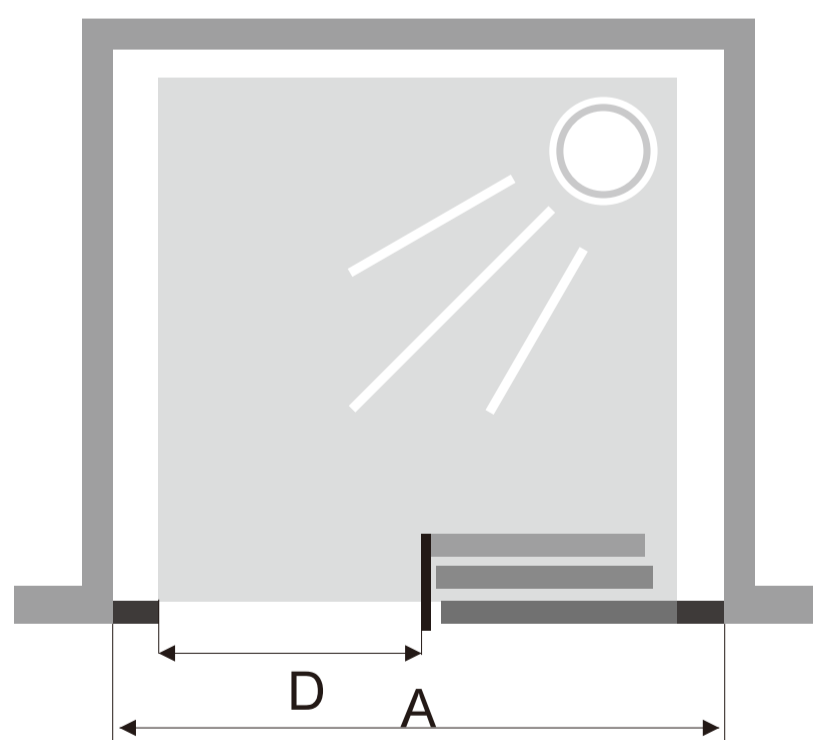

Corner

Wall to Wall

Glass 6mm

Pivot Shower Door

6mm tempered clear glass

60mm adjustment for easy installation, each side 30mm adjustment

304S/S handle

MODEL	A(mm)	D(mm)	E(mm)
BO70X185PV6	640-700	445	445
BO76X185PV6	700-760	465	465
BO80X185PV6	740-800	485	485
BO90X185PV6	840-900	535	535

Corner

Wall to Wall

Glass 6mm

Bi-fold Semi Shower Door

6mm tempered clear glass

60mm adjustment for easy installation, each side 30mm adjustment

304S/S handle

MODEL	A(mm)	D(mm)	E(mm)
BO70X185BF6	640-700	418	300
BO76X185BF6	700-760	478	330
BO80X185BF6	740-800	518	360
BO90X185BF6	840-900	618	400
BO100X185BF6	940-1000	718	460

Corner

Glass 6mm

Side Panel

6mm tempered clear glass

30mm adjustment for easy installation

MODEL	A(mm)
BO700SP6	670-700
BO760SP6	730-760
BO800SP6	770-800
BO900SP6	870-900
BO1000SP6	970-1000

Wall to Wall

Glass 4mm

Triple Sliding Door

4mm tempered clear glass with aluminum profile cover

MAX 900MM TO 860MM by cutting the top - bottom profile

MODEL	A(mm)	D(mm)
BO90P3	900	343