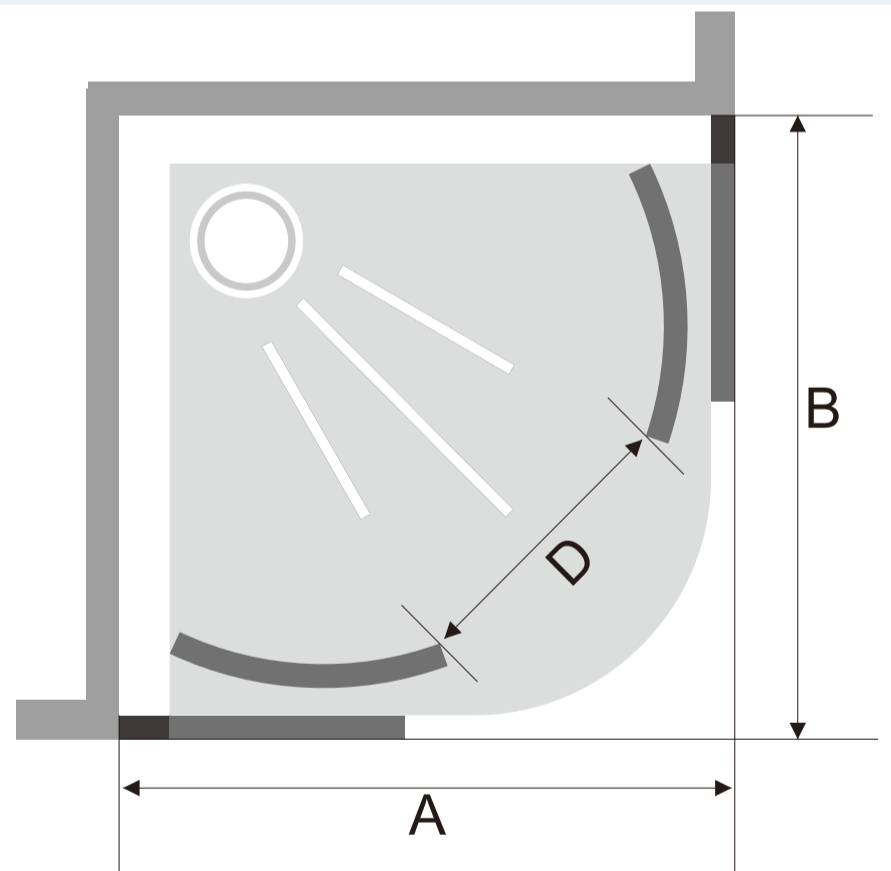

Corner

Glass 6mm

Corner Entry Shower Enclosure

6mm tempered clear glass

30mm adjustment for easy installation

Metal double top and double bottom rollers

304S/S handle

MODEL	A(mm)	B(mm)	D(mm)
BO760X1850CE6	730-760	730-760	370
BO800X1850CE6	770-800	770-800	470
BO900X1850CE6	870-900	870-900	510

Corner

Glass 6mm

Quadrant Shower Enclosure

6mm tempered clear glass

30mm adjustment for easy installation

Metal double top and double bottom rollers

304S/S handle

MODEL	A(mm)	B(mm)	D(mm)
BO80X80Q6	770-800	770-800	400
BO90X90Q6	870-900	870-900	510
BO100X100Q6	970-900	970-900	510
BO90X76Q6	870-900	730-760	430
BO100X80Q6	970-1000	770-800	450
BO120X80Q6	1170-1200	770-800	450
BO120X90Q6	1170-1200	870-900	510

Corner

Wall to Wall

Glass 6mm

Pivot Shower Door

6mm tempered clear glass

60mm adjustment for easy installation, each side 30mm adjustment

304S/S handle

MODEL	A(mm)	D(mm)	E(mm)
BO70X185PV6	640-700	445	445
BO76X185PV6	700-760	465	465
BO80X185PV6	740-800	485	485
BO90X185PV6	840-900	535	535

Corner

Wall to Wall

Glass 6mm

Bi-fold Semi Shower Door

6mm tempered clear glass

60mm adjustment for easy installation, each side 30mm adjustment

304S/S handle

MODEL	A(mm)	D(mm)	E(mm)
BO70X185BF6	640-700	418	300
BO76X185BF6	700-760	478	330
BO80X185BF6	740-800	518	360
BO90X185BF6	840-900	618	400
BO100X185BF6	940-1000	718	460