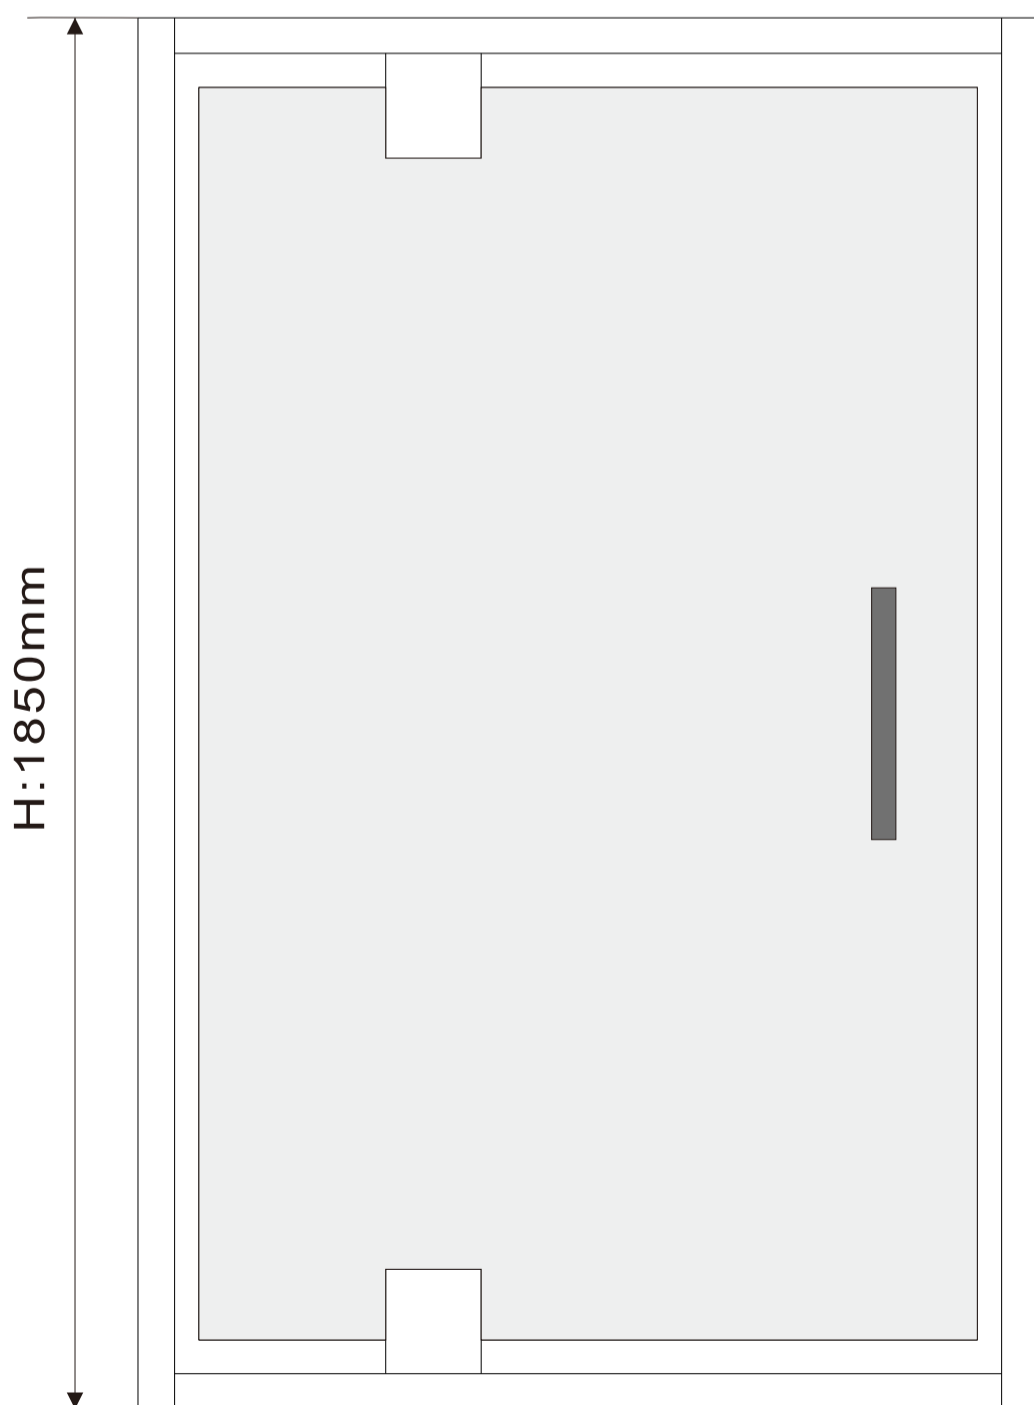

Corner

Glass 6mm

Corner Entry Shower Enclosure

6mm tempered clear glass

30mm adjustment for easy installation

Metal double top and double bottom rollers

304S/S handle

MODEL	A(mm)	B(mm)	D(mm)
BO760X1850CE6	730-760	730-760	370
BO800X1850CE6	770-800	770-800	470
BO900X1850CE6	870-900	870-900	510

Corner

Glass 6mm

Quadrant Shower Enclosure

6mm tempered clear glass

30mm adjustment for easy installation

Metal double top and double bottom rollers

304S/S handle

MODEL	A(mm)	B(mm)	D(mm)
BO80X80Q6	770-800	770-800	400
BO90X90Q6	870-900	870-900	510
BO100X100Q6	970-900	970-900	510
BO90X76Q6	870-900	730-760	430
BO100X80Q6	970-1000	770-800	450
BO120X80Q6	1170-1200	770-800	450
BO120X90Q6	1170-1200	870-900	510

Corner

Wall to Wall

Glass 6mm

Pivot Shower Door

6mm tempered clear glass

60mm adjustment for easy installation, each side 30mm adjustment

304S/S handle

MODEL	A(mm)	D(mm)	E(mm)
BO70X185PV6	640-700	445	445
BO76X185PV6	700-760	465	465
BO80X185PV6	740-800	485	485
BO90X185PV6	840-900	535	535

Corner

Wall to Wall

Glass 6mm

Bi-fold Semi Shower Door

6mm tempered clear glass

60mm adjustment for easy installation, each side 30mm adjustment

304S/S handle

MODEL	A(mm)	D(mm)	E(mm)
BO70X185BF6	640-700	418	300
BO76X185BF6	700-760	478	330
BO80X185BF6	740-800	518	360
BO90X185BF6	840-900	618	400
BO100X185BF6	940-1000	718	460