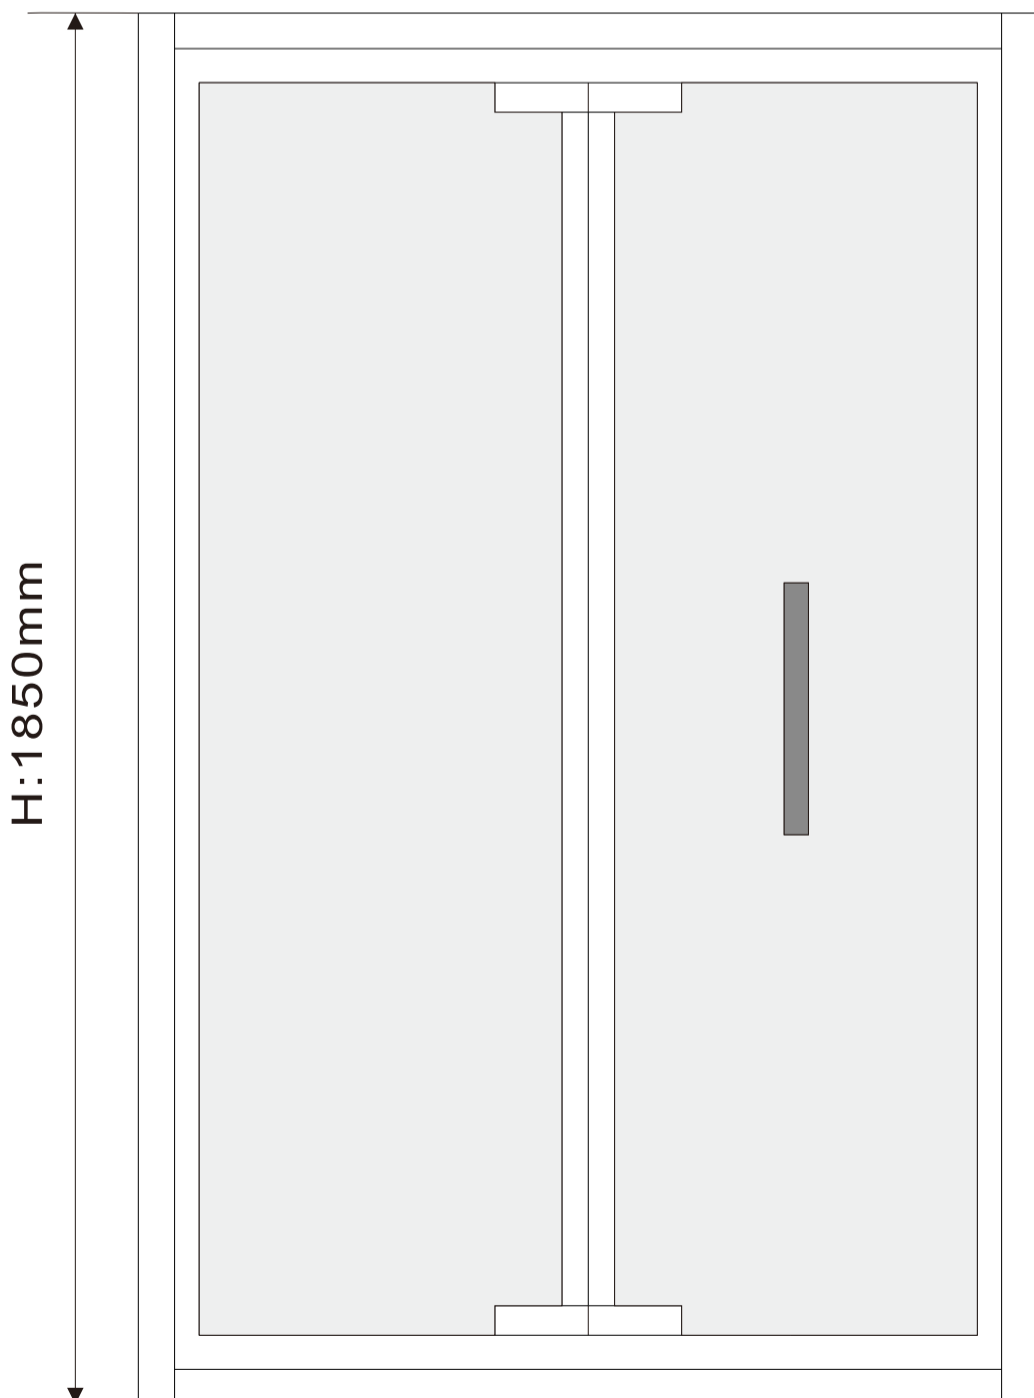

Corner

Glass 6mm

Corner Entry Shower Enclosure

6mm tempered clear glass

30mm adjustment for easy installation

Metal double top and double bottom rollers

304S/S handle

MODEL	A(mm)	B(mm)	D(mm)
BO760X1850CE6	730-760	730-760	370
BO800X1850CE6	770-800	770-800	470
BO900X1850CE6	870-900	870-900	510

Corner

Glass 6mm

Quadrant Shower Enclosure

6mm tempered clear glass

30mm adjustment for easy installation

Metal double top and double bottom rollers

304S/S handle

MODEL	A(mm)	B(mm)	D(mm)
BO80X80Q6	770-800	770-800	400
BO90X90Q6	870-900	870-900	510
BO100X100Q6	970-900	970-900	510
BO90X76Q6	870-900	730-760	430
BO100X80Q6	970-1000	770-800	450
BO120X80Q6	1170-1200	770-800	450
BO120X90Q6	1170-1200	870-900	510

Corner

Wall to Wall

Glass 6mm

Pivot Shower Door

6mm tempered clear glass

60mm adjustment for easy installation, each side 30mm adjustment

304S/S handle

MODEL	A(mm)	D(mm)	E(mm)
BO70X185PV6	640-700	445	445
BO76X185PV6	700-760	465	465
BO80X185PV6	740-800	485	485
BO90X185PV6	840-900	535	535

Corner

Wall to Wall

Glass 6mm

Bi-fold Semi Shower Door

6mm tempered clear glass

60mm adjustment for easy installation, each side 30mm adjustment

304S/S handle

MODEL	A(mm)	D(mm)	E(mm)
BO70X185BF6	640-700	418	300
BO76X185BF6	700-760	478	330
BO80X185BF6	740-800	518	360
BO90X185BF6	840-900	618	400
BO100X185BF6	940-1000	718	460