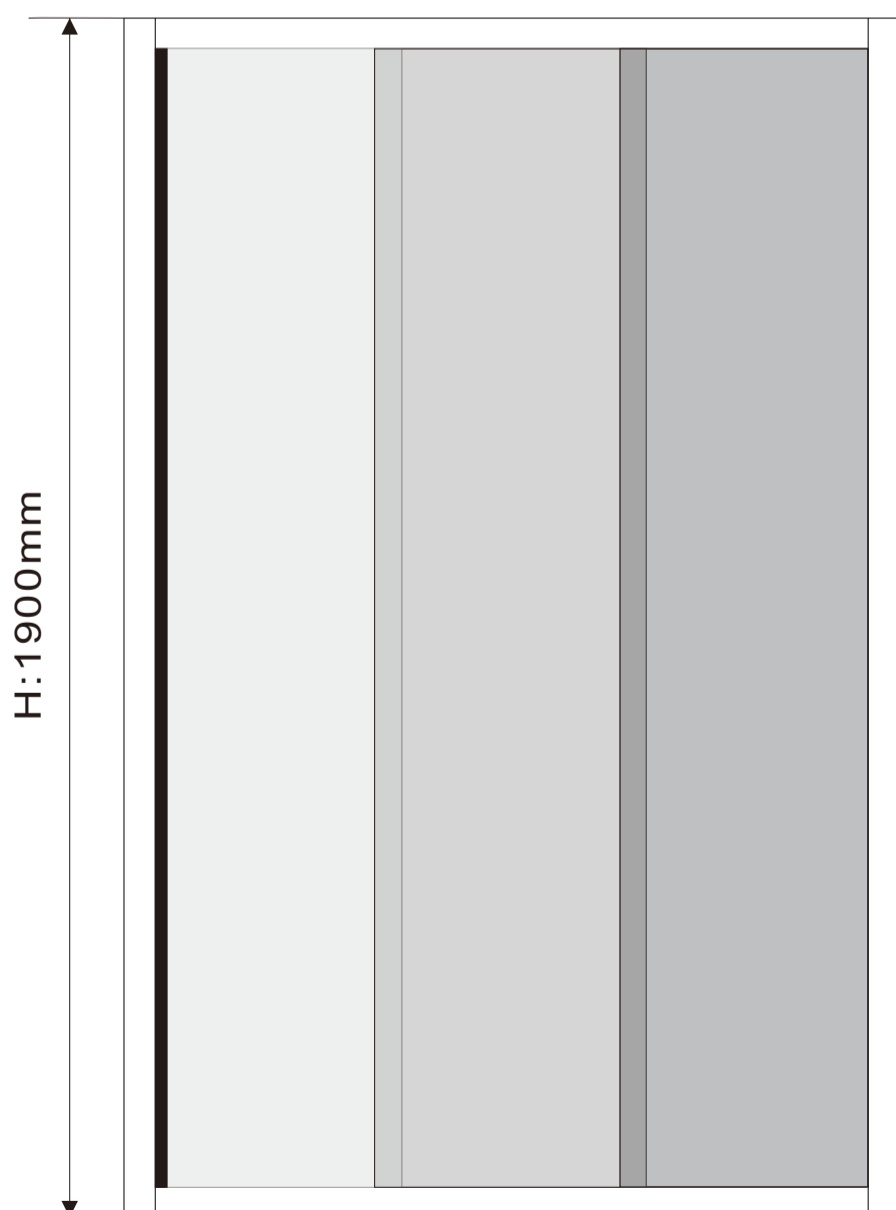

Triple Sliding Door

4mm tempered clear glass with aluminum profile cover

MAX 900MM TO 860MM by cutting the top - bottom profile