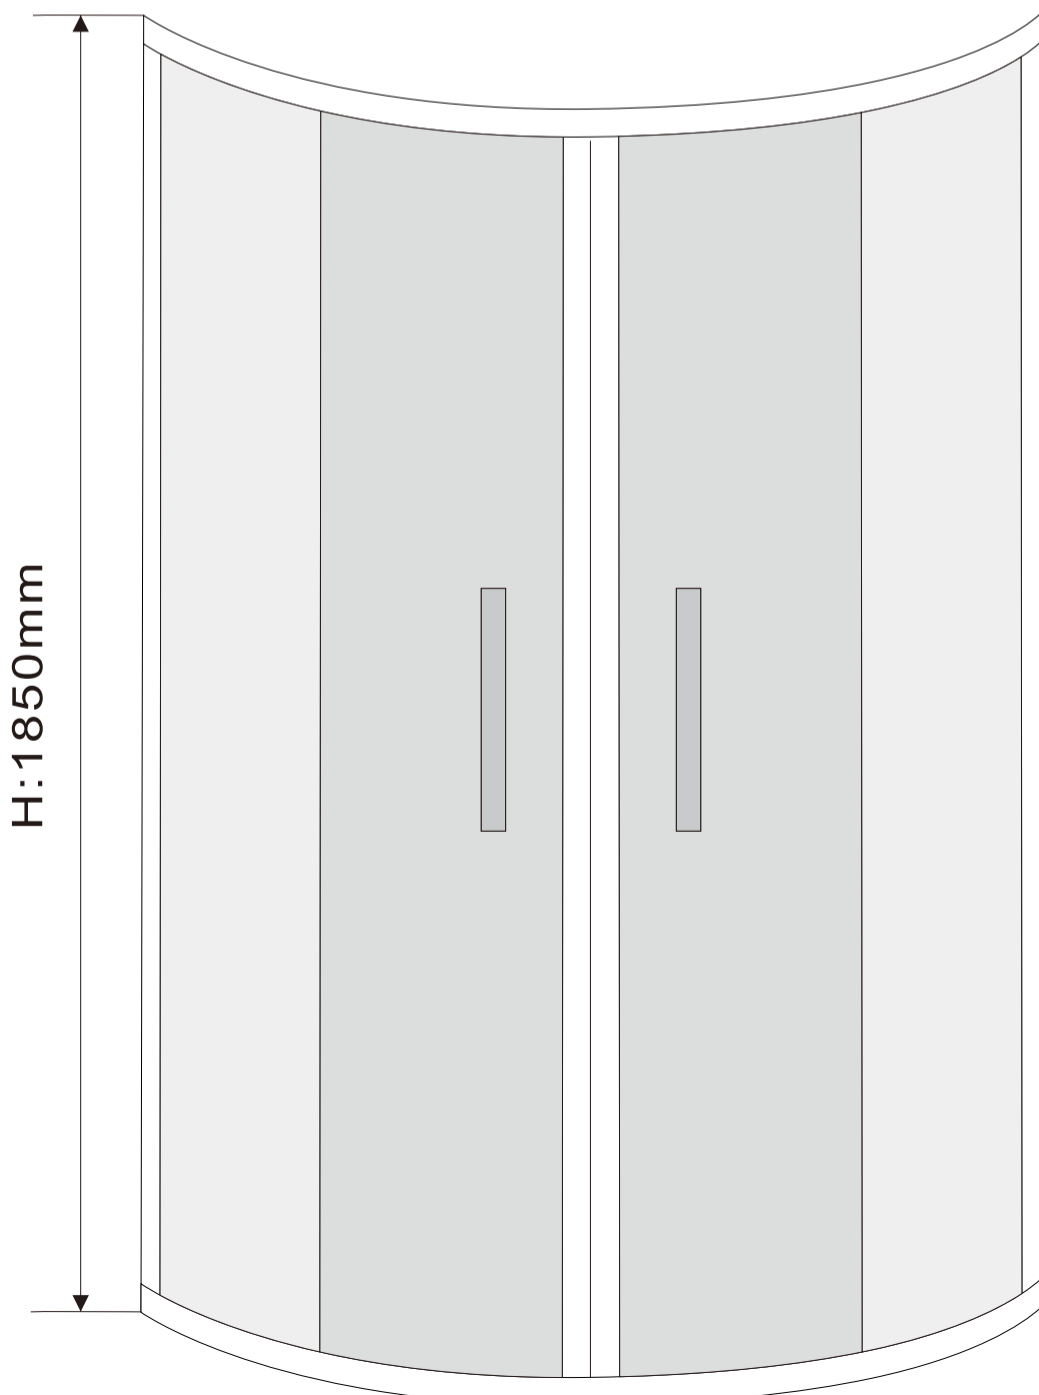

Corner

Glass 6mm

Corner Entry Shower Enclosure

6mm tempered clear glass

30mm adjustment for easy installation

Metal double top and double bottom rollers

304S/S handle

MODEL	A(mm)	B(mm)	D(mm)
BO760X1850CE6	730-760	730-760	370
BO800X1850CE6	770-800	770-800	470
BO900X1850CE6	870-900	870-900	510

Corner

Glass 6mm

Quadrant Shower Enclosure

6mm tempered clear glass

30mm adjustment for easy installation

Metal double top and double bottom rollers

304S/S handle

MODEL	A(mm)	B(mm)	D(mm)
BO80X80Q6	770-800	770-800	400
BO90X90Q6	870-900	870-900	510
BO100X100Q6	970-900	970-900	510
BO90X76Q6	870-900	730-760	430
BO100X80Q6	970-1000	770-800	450
BO120X80Q6	1170-1200	770-800	450
BO120X90Q6	1170-1200	870-900	510

Corner

Wall to Wall

Glass 6mm

Pivot Shower Door

6mm tempered clear glass

60mm adjustment for easy installation, each side 30mm adjustment

304S/S handle

MODEL	A(mm)	D(mm)	E(mm)
BO70X185PV6	640-700	445	445
BO76X185PV6	700-760	465	465
BO80X185PV6	740-800	485	485
BO90X185PV6	840-900	535	535

Corner

Wall to Wall

Glass 6mm

Bi-fold Semi Shower Door

6mm tempered clear glass

60mm adjustment for easy installation, each side 30mm adjustment

304S/S handle

MODEL	A(mm)	D(mm)	E(mm)
BO70X185BF6	640-700	418	300
BO76X185BF6	700-760	478	330
BO80X185BF6	740-800	518	360
BO90X185BF6	840-900	618	400
BO100X185BF6	940-1000	718	460