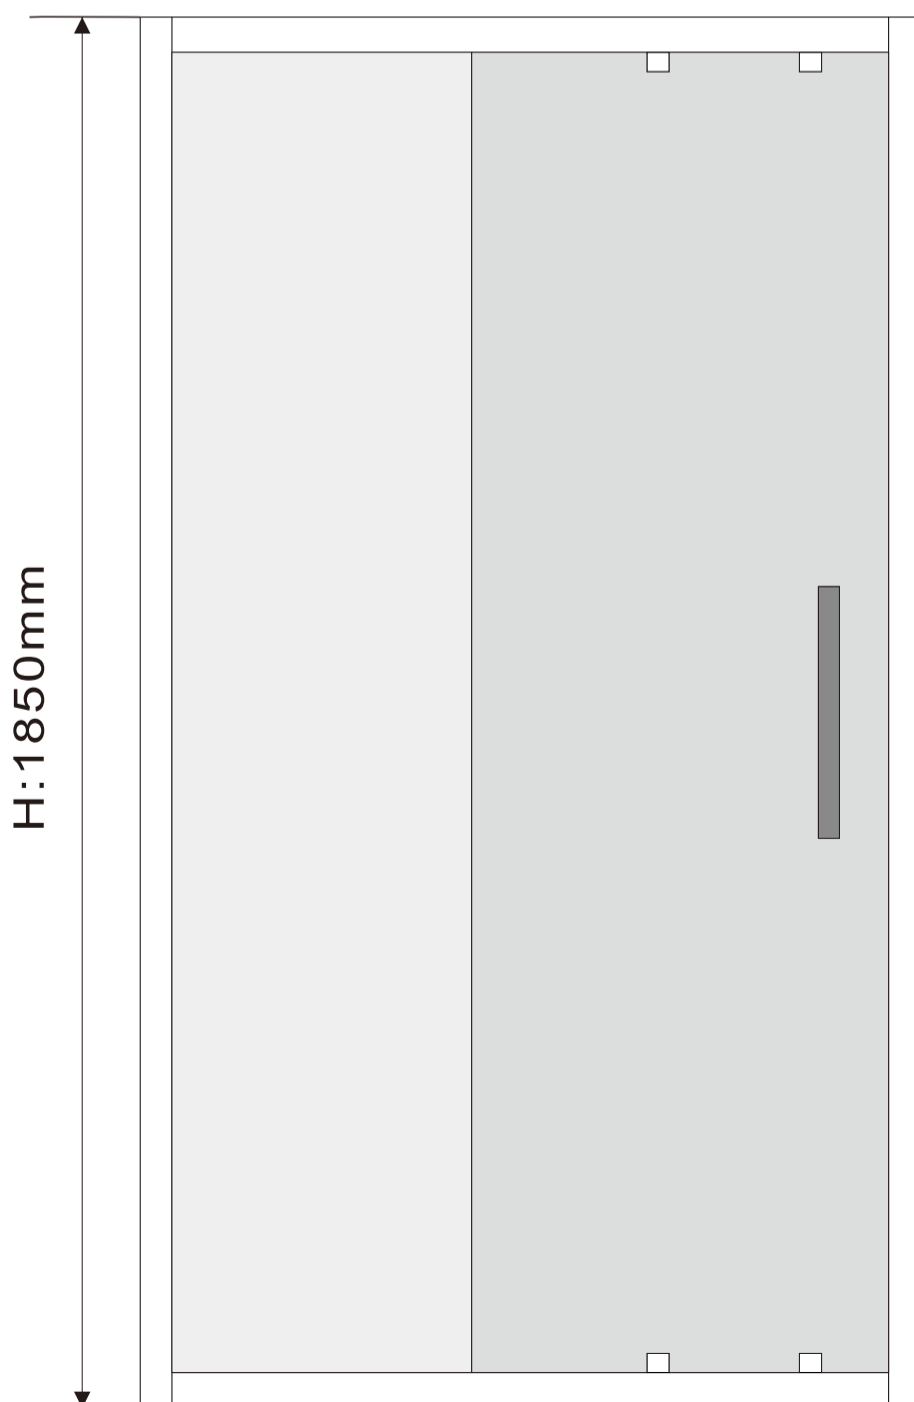

Corner

Glass 6mm

Corner Entry Shower Enclosure

6mm tempered clear glass

30mm adjustment for easy installation

Metal double top and double bottom rollers

304S/S handle

MODEL	A(mm)	B(mm)	D(mm)
BO760X1850CE6	730-760	730-760	370
BO800X1850CE6	770-800	770-800	470
BO900X1850CE6	870-900	870-900	510

Corner

Wall to Wall

Glass 6mm

Pivot Shower Door

6mm tempered clear glass

60mm adjustment for easy installation, each side 30mm adjustment

304S/S handle

MODEL	A(mm)	D(mm)	E(mm)
BO70X185PV6	640-700	445	445
BO76X185PV6	700-760	465	465
BO80X185PV6	740-800	485	485
BO90X185PV6	840-900	535	535

Corner

Wall to Wall

Glass 6mm

Bi-fold Semi Shower Door

6mm tempered clear glass

60mm adjustment for easy installation, each side 30mm adjustment

304S/S handle

MODEL	A(mm)	D(mm)	E(mm)
BO70X185BF6	640-700	418	300
BO76X185BF6	700-760	478	330
BO80X185BF6	740-800	518	360
BO90X185BF6	840-900	618	400
BO100X185BF6	940-1000	718	460

Corner

Wall to Wall

Glass 6mm

Sliding Shower Door
 6mm tempered clear glass
 60mm adjustment for easy installation, each side 30mm adjustment
 Metal double top and double bottom rollers
 304S/S handle

MODEL	A(mm)	C(mm)	D(mm)
BO100SD6	940-1000	428	370
BO110SD6	1040-1100	478	420
BO120SD6	1140-1200	528	470
BO130SD6	1240-1300	528	520
BO140SD6	1340-1400	578	570
BO150SD6	1440-1500	578	620
BO160SD6	1540-1600	578	620
BO170SD6	1640-1700	578	620
BO180SD6	1740-1800	578	620