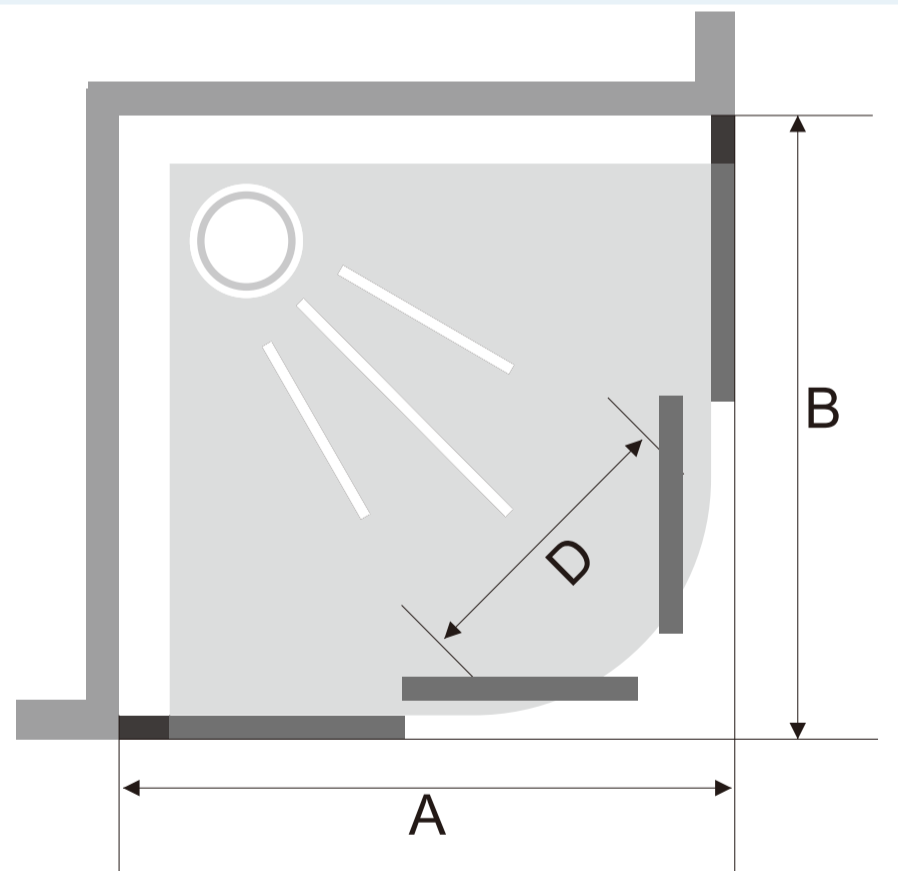

Corner

Glass 6mm

Corner Entry Shower Enclosure

6mm tempered clear glass

30mm adjustment for easy installation

Metal double top and double bottom rollers

304S/S handle

MODEL	A(mm)	B(mm)	D(mm)
BO760X1850CE6	730-760	730-760	370
BO800X1850CE6	770-800	770-800	470
BO900X1850CE6	870-900	870-900	510

Corner

Glass 6mm

Quadrant Shower Enclosure

6mm tempered clear glass

30mm adjustment for easy installation

Metal double top and double bottom rollers

304S/S handle

MODEL	A(mm)	B(mm)	D(mm)
BO80X80Q6	770-800	770-800	400
BO90X90Q6	870-900	870-900	510
BO100X100Q6	970-900	970-900	510
BO90X76Q6	870-900	730-760	430
BO100X80Q6	970-1000	770-800	450
BO120X80Q6	1170-1200	770-800	450
BO120X90Q6	1170-1200	870-900	510

Corner

Wall to Wall

Glass 6mm

Pivot Shower Door

6mm tempered clear glass

60mm adjustment for easy installation, each side 30mm adjustment

304S/S handle

MODEL	A(mm)	D(mm)	E(mm)
BO70X185PV6	640-700	445	445
BO76X185PV6	700-760	465	465
BO80X185PV6	740-800	485	485
BO90X185PV6	840-900	535	535

Corner

Wall to Wall

Glass 6mm

Bi-fold Semi Shower Door

6mm tempered clear glass

60mm adjustment for easy installation, each side 30mm adjustment

304S/S handle

MODEL	A(mm)	D(mm)	E(mm)
BO70X185BF6	640-700	418	300
BO76X185BF6	700-760	478	330
BO80X185BF6	740-800	518	360
BO90X185BF6	840-900	618	400
BO100X185BF6	940-1000	718	460