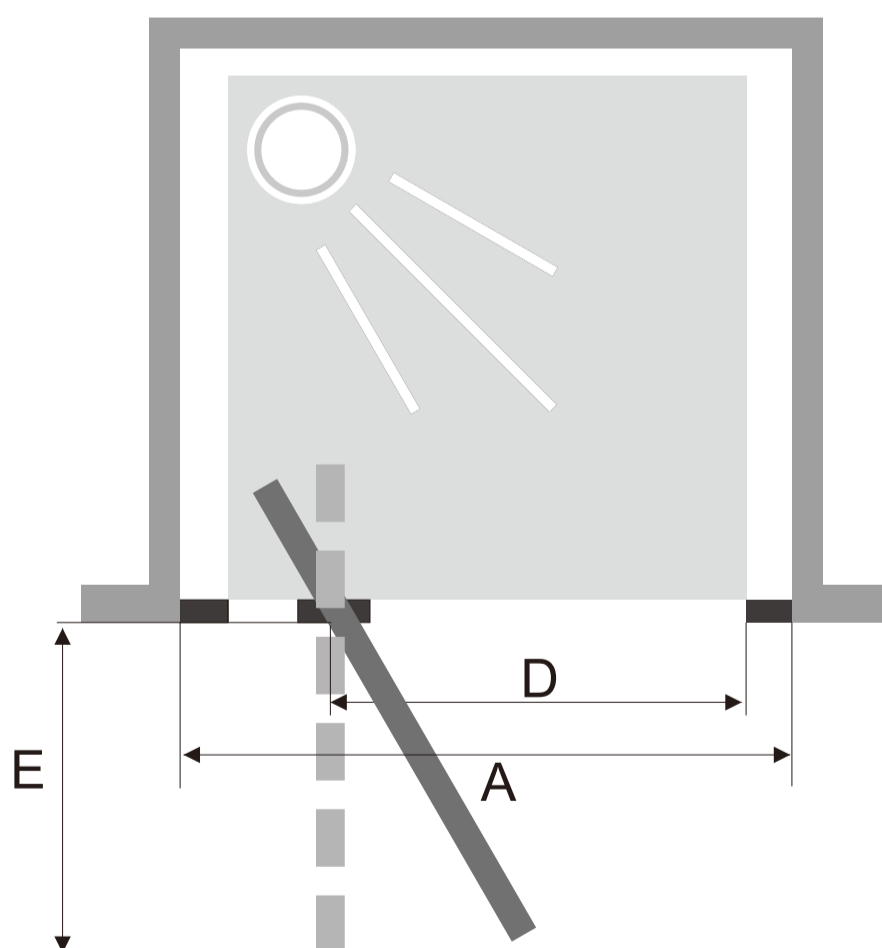

Corner

Glass 6mm

Corner Entry Shower Enclosure

6mm tempered clear glass

30mm adjustment for easy installation

Metal double top and double bottom rollers

304S/S handle

MODEL	A(mm)	B(mm)	D(mm)
BO760X1850CE6	730-760	730-760	370
BO800X1850CE6	770-800	770-800	470
BO900X1850CE6	870-900	870-900	510

Corner

Glass 6mm

Quadrant Shower Enclosure

6mm tempered clear glass

30mm adjustment for easy installation

Metal double top and double bottom rollers

304S/S handle

MODEL	A(mm)	B(mm)	D(mm)
BO80X80Q6	770-800	770-800	400
BO90X90Q6	870-900	870-900	510
BO100X100Q6	970-900	970-900	510
BO90X76Q6	870-900	730-760	430
BO100X80Q6	970-1000	770-800	450
BO120X80Q6	1170-1200	770-800	450
BO120X90Q6	1170-1200	870-900	510

Corner

Wall to Wall

Glass 6mm

Pivot Shower Door

6mm tempered clear glass

60mm adjustment for easy installation, each side 30mm adjustment

304S/S handle

MODEL	A(mm)	D(mm)	E(mm)
BO70X185PV6	640-700	445	445
BO76X185PV6	700-760	465	465
BO80X185PV6	740-800	485	485
BO90X185PV6	840-900	535	535

Corner

Wall to Wall

Glass 6mm

Bi-fold Semi Shower Door

6mm tempered clear glass

60mm adjustment for easy installation, each side 30mm adjustment

304S/S handle

MODEL	A(mm)	D(mm)	E(mm)
BO70X185BF6	640-700	418	300
BO76X185BF6	700-760	478	330
BO80X185BF6	740-800	518	360
BO90X185BF6	840-900	618	400
BO100X185BF6	940-1000	718	460