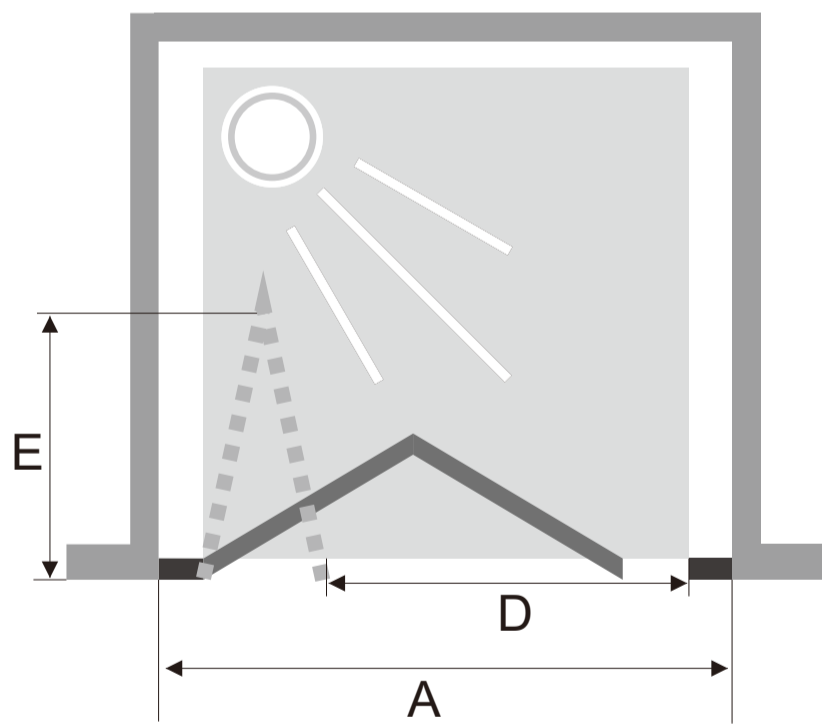

Corner

Glass 6mm

Quadrant Shower Enclosure

6mm tempered clear glass

30mm adjustment for easy installation

Metal double top and double bottom rollers

304S/S handle

MODEL	A(mm)	B(mm)	D(mm)
BO80X80Q6	770-800	770-800	400
BO90X90Q6	870-900	870-900	510
BO100X100Q6	970-900	970-900	510
BO90X76Q6	870-900	730-760	430
BO100X80Q6	970-1000	770-800	450
BO120X80Q6	1170-1200	770-800	450
BO120X90Q6	1170-1200	870-900	510

Corner

Wall to Wall

Glass 6mm

Pivot Shower Door

6mm tempered clear glass

60mm adjustment for easy installation, each side 30mm adjustment

304S/S handle

MODEL	A(mm)	D(mm)	E(mm)
BO70X185PV6	640-700	445	445
BO76X185PV6	700-760	465	465
BO80X185PV6	740-800	485	485
BO90X185PV6	840-900	535	535

Corner

Wall to Wall

Glass 6mm

Bi-fold Semi Shower Door

6mm tempered clear glass

60mm adjustment for easy installation, each side 30mm adjustment

304S/S handle

MODEL	A(mm)	D(mm)	E(mm)
BO70X185BF6	640-700	418	300
BO76X185BF6	700-760	478	330
BO80X185BF6	740-800	518	360
BO90X185BF6	840-900	618	400
BO100X185BF6	940-1000	718	460

Corner

Wall to Wall

Glass 6mm

Sliding Shower Door
 6mm tempered clear glass
 60mm adjustment for easy installation, each side 30mm adjustment
 Metal double top and double bottom rollers
 304S/S handle

MODEL	A(mm)	C(mm)	D(mm)
BO100SD6	940-1000	428	370
BO110SD6	1040-1100	478	420
BO120SD6	1140-1200	528	470
BO130SD6	1240-1300	528	520
BO140SD6	1340-1400	578	570
BO150SD6	1440-1500	578	620
BO160SD6	1540-1600	578	620
BO170SD6	1640-1700	578	620
BO180SD6	1740-1800	578	620